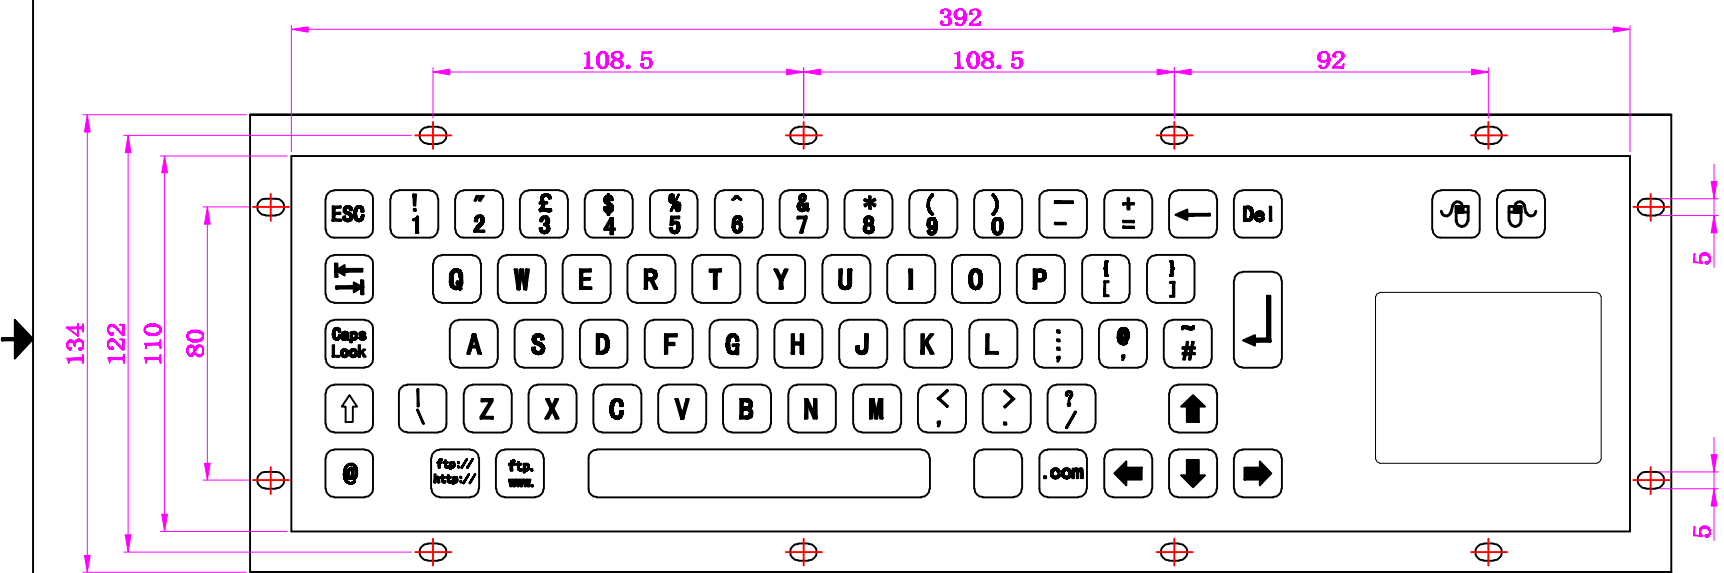

REVISIONS				
ZONE	REV	DESCRIPTION	DATE	APPROVED

KBS | Keyboard Specialists

	Model: KBS-PC-BT-UK			
	Keyboard Specialists Ltd.			
	SIZE	FSCM NO.	DWG NO.	REV
	SCALE		SHEET	