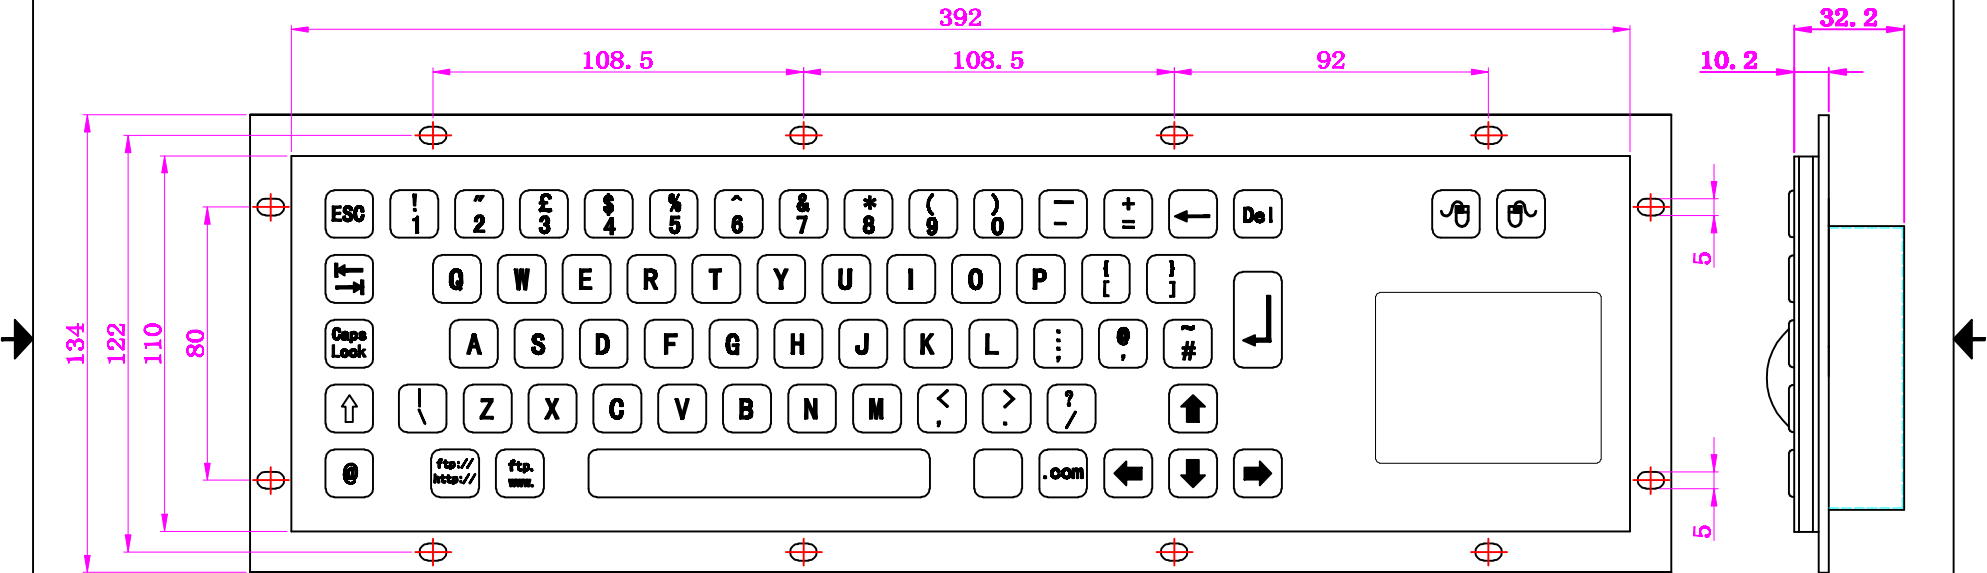

REVISIONS				
ZONE	REV	DESCRIPTION	DATE	APPROVED

KBS | Keyboard Specialists

	Model: KBS-PC-DT-UK			
	Keyboard Specialists Ltd.			
	SIZE	FSCM NO.	DWG NO.	REV
	SCALE		SHEET	