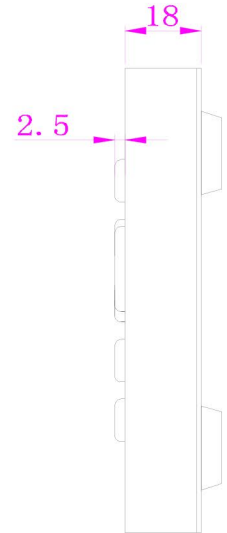

REVISIONS				
ZONE	REV	DESCRIPTION	DATE	APPROVED

KBS-PC-MINI-DESK-UK-CAW			
Keyboard Specialists Ltd			
SIZE	FSCM NO.	DWG NO.	REV
SCALE			SHEET