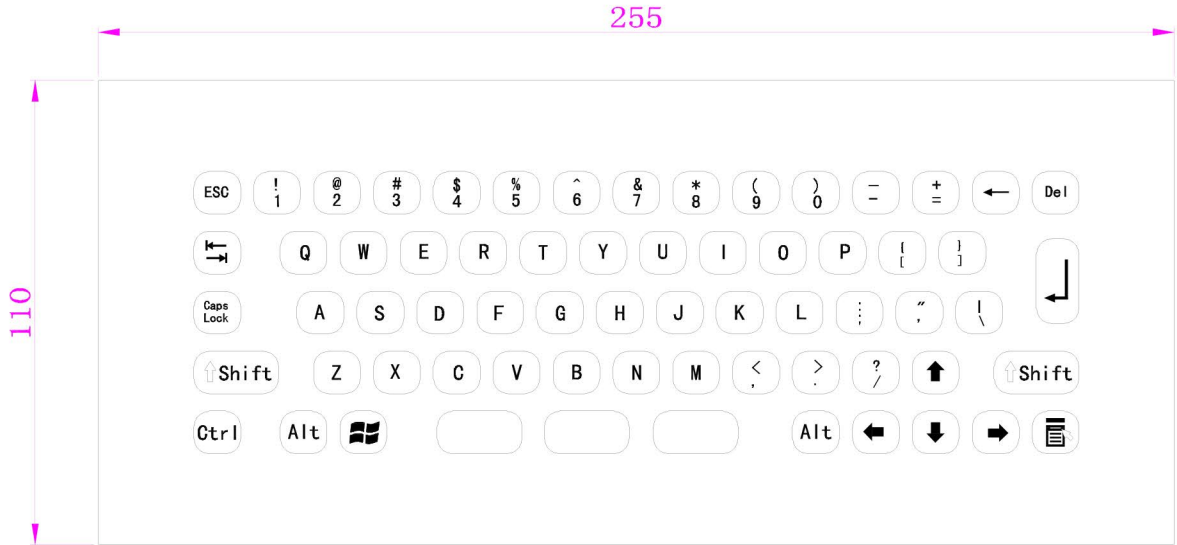

REVISIONS				
ZONE	REV	DESCRIPTION	DATE	APPROVED

KBS-PC-MINI-DESK-UK-CAW			
Keyboard Specialists Ltd			
SIZE	FSCM NO.	DWG NO.	REV
SCALE			SHEET